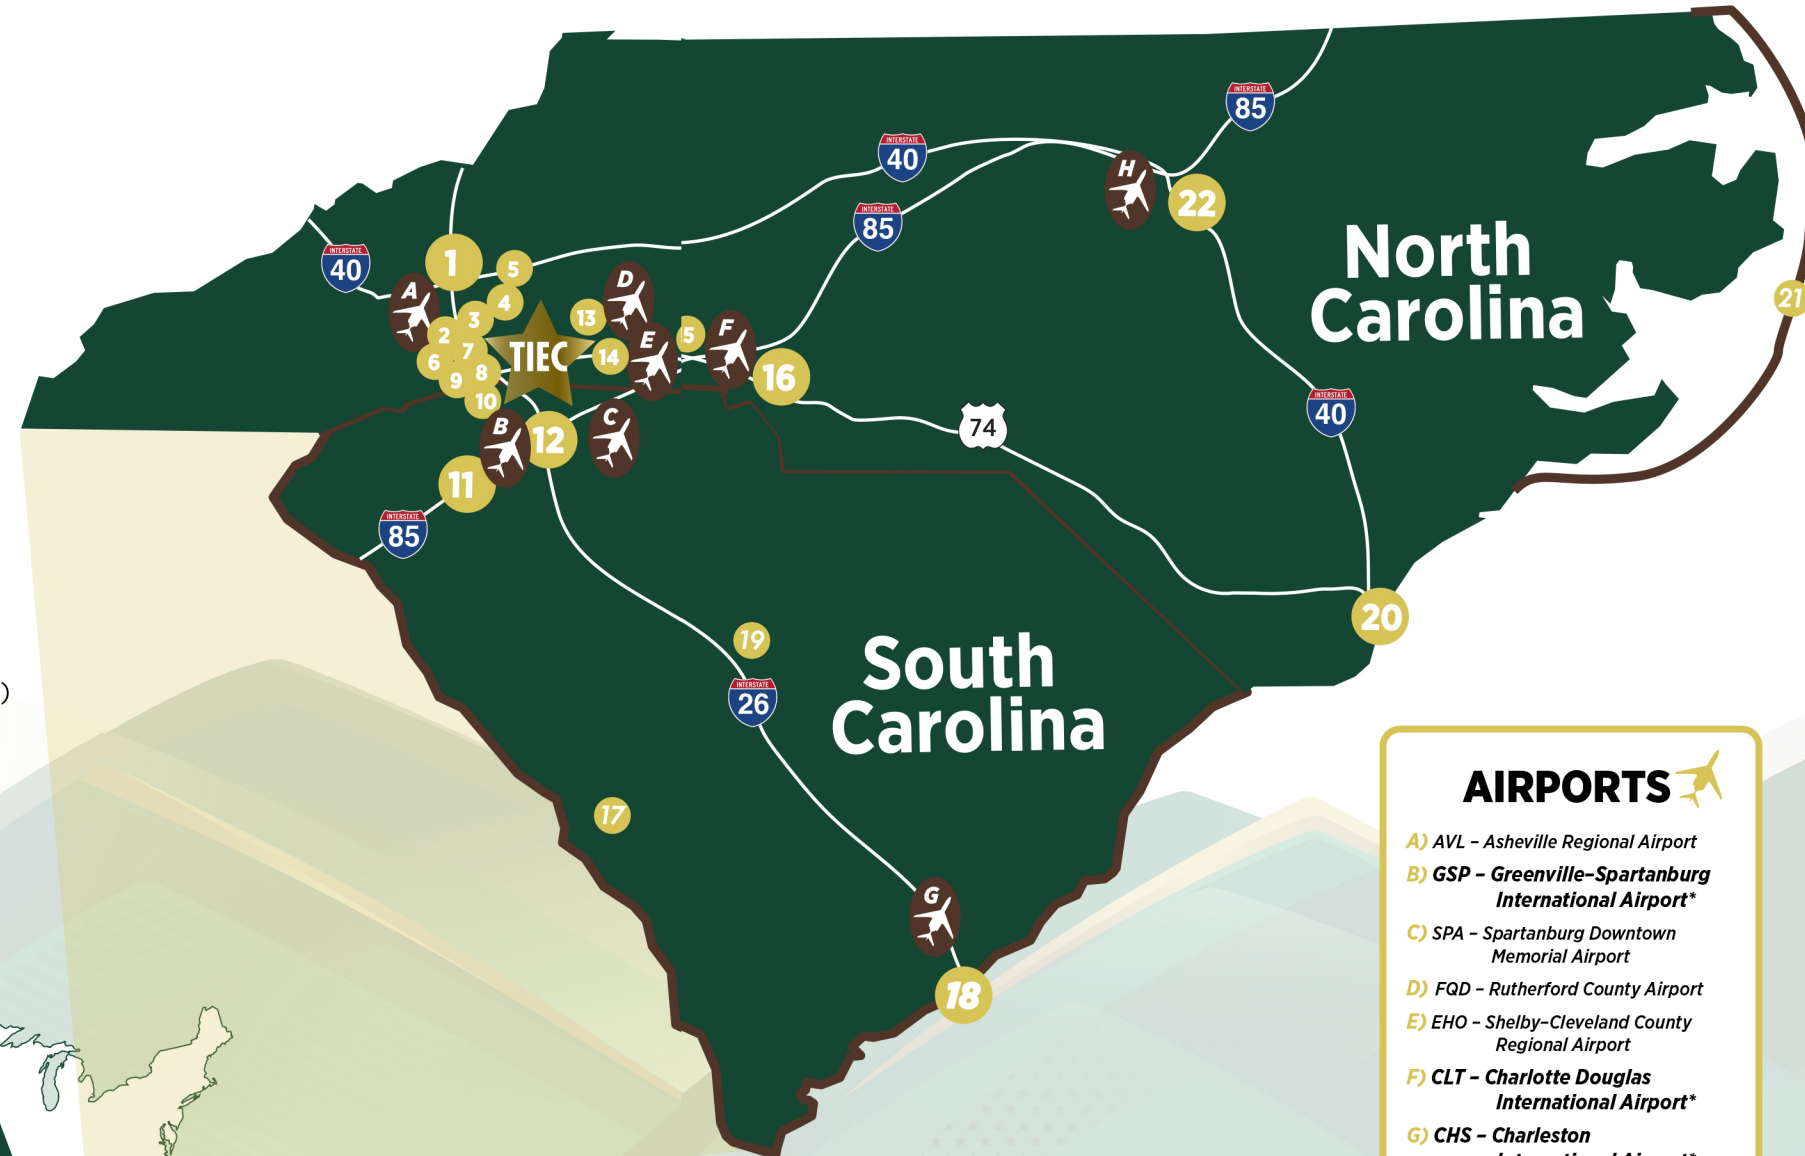

REGIONAL HIGHLIGHT MAP

CITIES

- | | | | | |
|------------------------|------------------------|------------------------|----------------------|----------------------|
| (1) Asheville, NC | (5) Black Mountain, NC | (10) Landrum, SC | (14) Forest City, NC | (18) Charleston, SC |
| (2) Hendersonville, NC | (6) Saluda, NC | (11) Greenville, NC | (15) Shelby, NC | (19) Columbia, SC |
| (3) Chimney Rock, NC | (7) Flat Rock, NC | (12) Spartanburg, SC | (16) Charlotte, NC | (20) Wilmington, NC |
| (4) Lake Lure, NC | (8) Columbus, NC | (13) Rutherfordton, NC | (17) Aiken, SC | (21) Outer Banks, NC |
| | (9) Tryon, NC | | | (22) Raleigh, NC |

DESTINATIONS NEAR TRYON

- Asheville, NC 50 miles
- Atlanta, GA 196 miles
- Charlotte, NC 77 miles
- Charleston, SC 232 miles
- Greenville, SC 40 miles
- Nashville, TN 334 miles
- Orlando, FL 547 miles
- Spartanburg, SC 34 miles
- Washington, DC 470 miles

AIRPORTS

- A) AVL – Asheville Regional Airport
- B) GSP – Greenville-Spartanburg International Airport*
- C) SPA – Spartanburg Downtown Memorial Airport
- D) FQD – Rutherford County Airport
- E) EHO – Shelby-Cleveland County Regional Airport
- F) CLT – Charlotte Douglas International Airport*
- G) CHS – Charleston International Airport*
- H) RDU – Raleigh-Durham International Airport*

***International Airport**